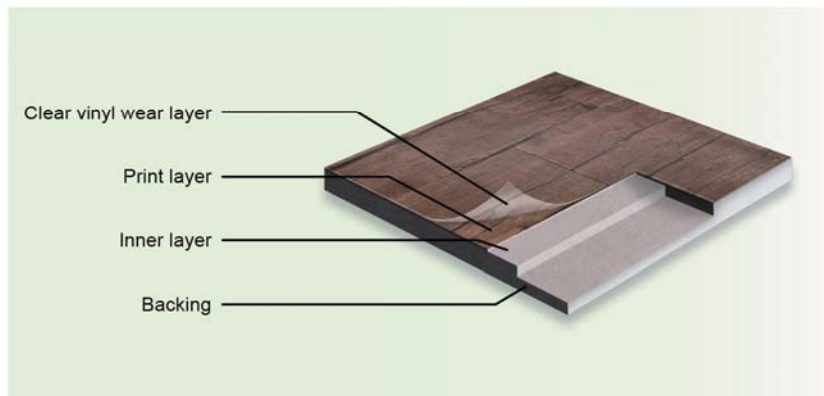

NATURAL CREATIONS - 2.5mm & 2mm

Luxury Vinyl Tile & Plank / Manufactured in Asia

- Natural Creations new ranges were created to reflect current interior design trends. Use the new designs, 28 patterns, separately or mix and match for maximum creativity.
- Embossed visuals display textures inherently found in all ranges. Flexible-to-install and fun-to-use.
- Low VOC emissions - California Section 01350 compliant, third-party FloorScore Certification and LEED eligibility.
- Beauty that lasts - durable, abrasion-resistant wear layer for years of good looks.
- Design achieved via print under clear vinyl wear layer. Capture the warmth and natural beauty with all the benefits of resilient flooring.

Luxury Vinyl Tile
Natural Creations

Herringbone

Diagonal Planking

Straight Planking

Random Planking

The wood plank effects in the collection will readily lend themselves to different installation approaches. Straightforward planking is beautifully simple, a diagonal planking technique could bring more character to your interior. Your ideas are infinite in wood laying patterns.